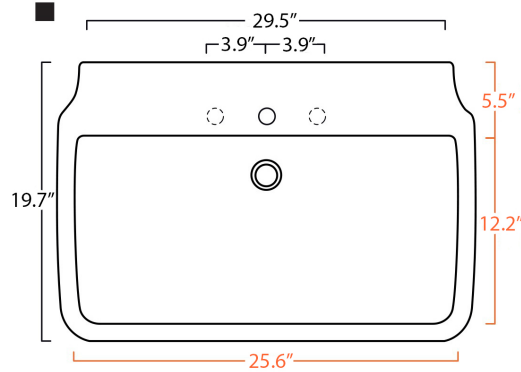

Model |
Nova 75C

Dimensions Metric
1 inch = 2.54 cm
1 inch = 25.4 mm

1051 Lea Drive - Collegeville, PA 19426
Tel. 215 513 9400 - Fax 610 831 0215
www.ws bathcollections.com - info@ws bathcollectins.com

○ = smaltato perimetralmente
all glazed sides

■ = non smaltato dietro
unglazed behind

U= sottopiano
undercounter
I = incasso
inset
A = appoggio
freestanding
W= sospeso
wall hung

Collection
Pqxc

Model |
Pqxc'97E

Dimensions Metric
1 inch = 2.54 cm
1 inch = 25.4 mm

WS®
BATH
COLLECTIONS

1051 Lea Drive - Collegeville, PA 19426
Tel. 215 513 9400 - Fax 610 831 0215
www.ws bathcollections.com - info@ws bathcollections.com

Collection
Nova

Model |
Pqxc'97E

Dimensions Metric
1 inch = 2.54 cm
1 inch = 25.4 mm

Wall-mount installation

Vessel/ countertop installation

Bolts

Silicone (*optional*)

Collection
Nova

Model |
Pqxc'97E

Dimensions Metric

1 inch = 2.54 cm
1 inch = 25.4 mm