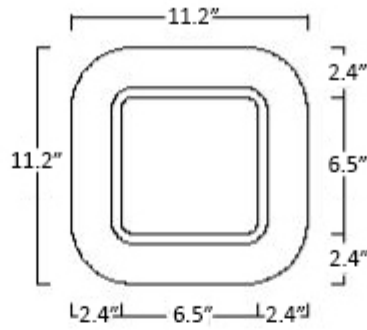

Model |
Nova 75C

Dimensions Metric
1 inch = 2.54 cm
1 inch = 25.4 mm

1051 Lea Drive - Collegeville, PA 19426
Tel. 215 513 9400 - Fax 610 831 0215
www.ws bathcollections.com - info@ws bathcollectins.com

○ = smaltato perimetralmente
all glazed sides

■ = non smaltato dietro
unglazed behind

U= sottopiano
undercounter
I = incasso
inset
A = appoggio
freestanding
W= sospeso
wall hung

Collection
Pqxc

Model |
Pqxc'97E

Dimensions Metric
1 inch = 2.54 cm
1 inch = 25.4 mm

WS®
BATH
COLLECTIONS

1051 Lea Drive - Collegeville, PA 19426
Tel. 215 513 9400 - Fax 610 831 0215
www.ws bathcollections.com - info@ws bathcollections.com

Collection
Nova

Model |
Pqxc'97E

Dimensions Metric
1 inch = 2.54 cm
1 inch = 25.4 mm

Wall-mount installation

Vessel/ countertop installation

Bolts

Silicone (*optional*)

Collection
Nova

Model |
Pqxc'97E

Dimensions Metric

1 inch = 2.54 cm
1 inch = 25.4 mm