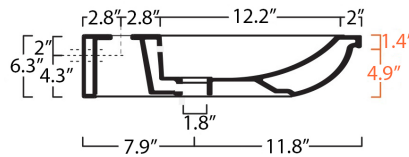

Model |
Nova 75C

Dimensions Metric
1 inch = 2.54 cm
1 inch = 25.4 mm

1051 Lea Drive - Collegeville, PA 19426
Tel. 215 513 9400 - Fax 610 831 0215
www.ws bathcollections.com - info@ws bathcollectins.com

○ = smaltato perimetralmente
all glazed sides

■ = non smaltato dietro
unglazed behind

U= sottopiano
undercounter
I = incasso
inset
A = appoggio
freestanding
W= sospeso
wall hung

Collection
Pqxc

Model |
Pqxc'97E

Dimensions Metric
1 inch = 2.54 cm
1 inch = 25.4 mm

WS®
BATH
COLLECTIONS

1051 Lea Drive - Collegeville, PA 19426
Tel. 215 513 9400 - Fax 610 831 0215
www.ws bathcollections.com - info@ws bathcollections.com

Collection
Nova

Model |
Pqxc'97E

Dimensions Metric
1 inch = 2.54 cm
1 inch = 25.4 mm

Wall-mount installation

Vessel/ countertop installation

Bolts

Silicone (*optional*)

Collection
Nova

Model |
Pqxc'97E

Dimensions Metric

1 inch = 2.54 cm
1 inch = 25.4 mm