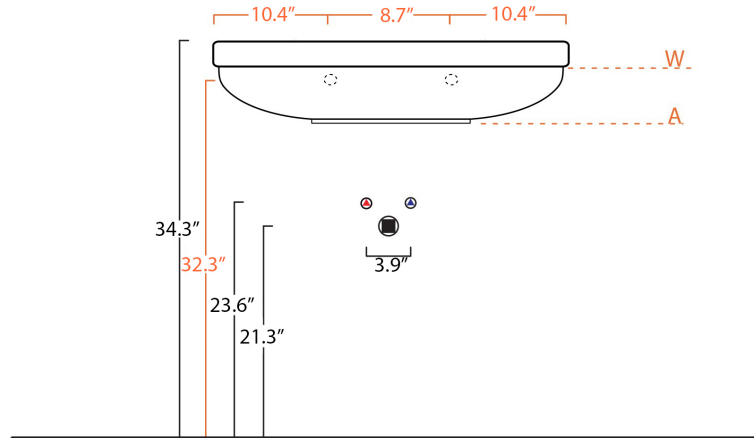

Model |
Nova 75C

Dimensions Metric
1 inch = 2.54 cm
1 inch = 25.4 mm

1051 Lea Drive - Collegeville, PA 19426
Tel. 215 513 9400 - Fax 610 831 0215
www.ws bathcollections.com - info@ws bathcollectins.com

○ = smaltato perimetralmente
all glazed sides

■ = non smaltato dietro
unglazed behind

U= sottopiano
undercounter
I = incasso
inset
A = appoggio
freestanding
W= sospeso
wall hung

Collection
Pqxc

Model |
Pqxc'97E

Dimensions Metric
1 inch = 2.54 cm
1 inch = 25.4 mm

WS®
BATH
COLLECTIONS

1051 Lea Drive - Collegeville, PA 19426
Tel. 215 513 9400 - Fax 610 831 0215
www.ws bathcollections.com - info@ws bathcollections.com

Collection
Nova

Model |
Pqxc'97E

Dimensions Metric
1 inch = 2.54 cm
1 inch = 25.4 mm

Wall-mount installation

Vessel/ countertop installation

Bolts

Silicone (*optional*)

Collection
Nova

Model |
Pqxc'97E

Dimensions Metric

1 inch = 2.54 cm
1 inch = 25.4 mm