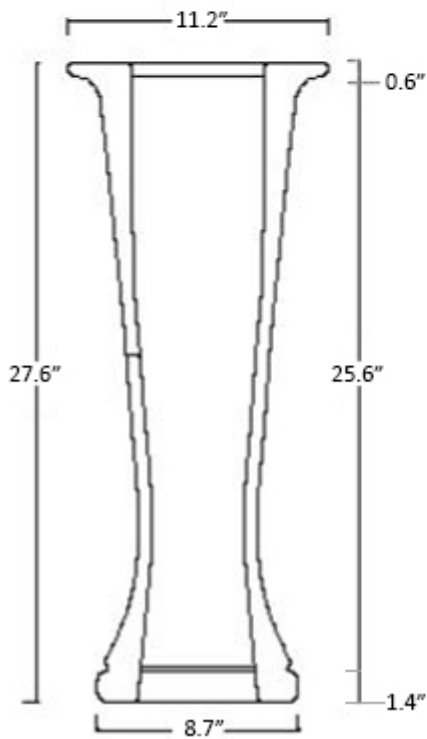

Model |
Nova 75C

Dimensions Metric
1 inch = 2.54 cm
1 inch = 25.4 mm

1051 Lea Drive - Collegeville, PA 19426
Tel. 215 513 9400 - Fax 610 831 0215
www.ws bathcollections.com - info@ws bathcollectins.com

○ = smaltato perimetralmente
all glazed sides

■ = non smaltato dietro
unglazed behind

U= sottopiano
undercounter
I = incasso
inset
A = appoggio
freestanding
W= sospeso
wall hung

Collection
Pqxc

Model |
Pqxc'97E

Dimensions Metric
1 inch = 2.54 cm
1 inch = 25.4 mm

WS®
BATH
COLLECTIONS

1051 Lea Drive - Collegeville, PA 19426
Tel. 215 513 9400 - Fax 610 831 0215
www.ws bathcollections.com - info@ws bathcollections.com

Collection
Nova

Model |
Pqxc'97E

Dimensions Metric
1 inch = 2.54 cm
1 inch = 25.4 mm

Wall-mount installation

Vessel/ countertop installation

Bolts

Silicone (*optional*)

Collection
Nova

Model |
Pqxc'97E

Dimensions Metric

1 inch = 2.54 cm
1 inch = 25.4 mm