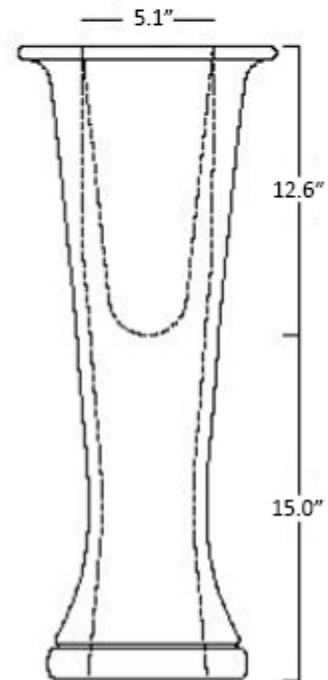

Model |
Nova 75C

Dimensions Metric
1 inch = 2.54 cm
1 inch = 25.4 mm

1051 Lea Drive - Collegeville, PA 19426
Tel. 215 513 9400 - Fax 610 831 0215
www.ws bathcollections.com - info@ws bathcollectins.com

○ = smaltato perimetralmente
all glazed sides

■ = non smaltato dietro
unglazed behind

U= sottopiano
undercounter
I = incasso
inset
A = appoggio
freestanding
W= sospeso
wall hung

Collection
Pqxc

Model |
Pqxc'97E

Dimensions Metric
1 inch = 2.54 cm
1 inch = 25.4 mm

WS®
BATH
COLLECTIONS

1051 Lea Drive - Collegeville, PA 19426
Tel. 215 513 9400 - Fax 610 831 0215
www.ws bathcollections.com - info@ws bathcollections.com

Collection
Nova

Model |
Pqxc'97E

Dimensions Metric
1 inch = 2.54 cm
1 inch = 25.4 mm

Wall-mount installation

Vessel/ countertop installation

Bolts

Silicone (*optional*)

Collection
Nova

Model |
Pqxc'97E

Dimensions Metric

1 inch = 2.54 cm
1 inch = 25.4 mm